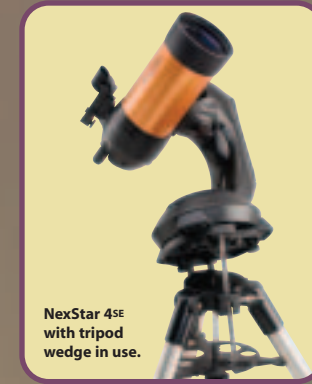

NexStar 4SE with tripod wedge in use.

Exclusive Features Of The NexStar 4SE & 5SE

- Tripod features built-in wedge which allow them to be used for astrophotography!
- Includes a camera control feature that allows you to remotely take a series of timed exposures using your digital SLR camera.

NexStar 4SE

NexStar 5SE

NexStar 6SE

NexStar 8SE

NexStar SE Key Features:

- Computerized hand control with nearly 40,000 object database & motorized altazimuth mount
- Quick release optical tube for easy no-tool setup
- StarBright® XLT enhanced coatings for maximum light transmission and clarity
- SkyAlign™ allows you to align on any three bright objects, for a fast & easy alignment process
- StarPointer finderscope to help with alignment and accurately locating objects
- Flash upgradeable hand control; update your telescope's operating software via the internet
- Internal battery compartment to prevent cord wrap during use
- Includes NexRemote™ telescope control software, for advanced control of your telescope via computer
- "THE SKY™" Planetarium software – with 10,000 object database, printable sky maps & enhanced images

NexStar SE Key Specifications:

Item #	Model	Aperture	Optical Design	Focal Length	Eyepieces	Finderscope	Mount	Weight
11049	NexStar 4SE	4" (102mm)	Maksutov-Cassegrain	1325mm f/13	25mm (53x)	StarPointer™	Altazimuth	21 lbs.
11036	NexStar 5SE	5" (125mm)	Schmidt-Cassegrain	1250mm f/10	25mm (50x)	StarPointer™	Altazimuth	28 lbs.
11068	NexStar 6SE	6" (150mm)	Schmidt-Cassegrain	1500mm f/10	25mm (60x)	StarPointer™	Altazimuth	30 lbs.
11069	NexStar 8SE	8" (203mm)	Schmidt-Cassegrain	2032mm f/10	25mm (81x)	StarPointer™	Altazimuth	33 lbs.